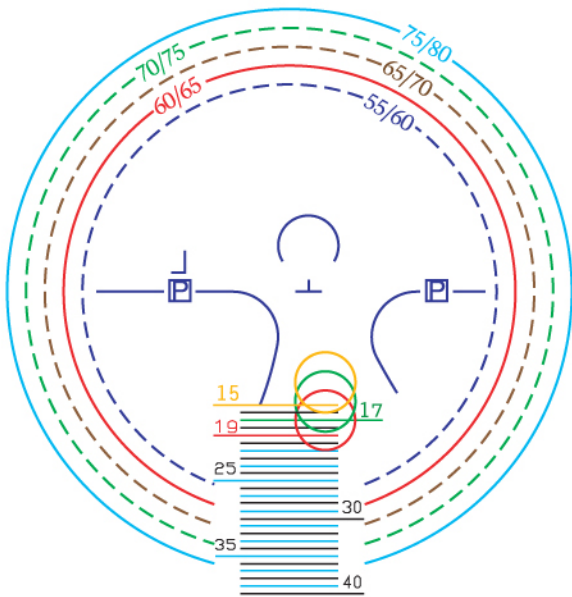

NXT :
 1.53 NXT Photo Green
 1.53 NXT fix color Mirror Coated
 (Brown+Gold / Grey+Sliver)

Power Range
 +5.00D~-6.00D
 +5.00D~-9.50D

Daily
 1PSENXGF
 1PSENBMG/
 1PSENGMS

Sport
 1PSSNXGF
 1PSSNBMG/
 1PSSNGMS

Parameters	
Vertex distance	✓
Near working distance	✓
Pantoscopic angle	✓
Wrapping angle	✓
IPD	✓
SEGHT	✓
HBOX	✓
VBOX	✓

Engraving Mark

PRECISION² Daily₂ 15/17/19

POWER YOUR VISION

PRECISION² Sport₂ 15/17/19/21