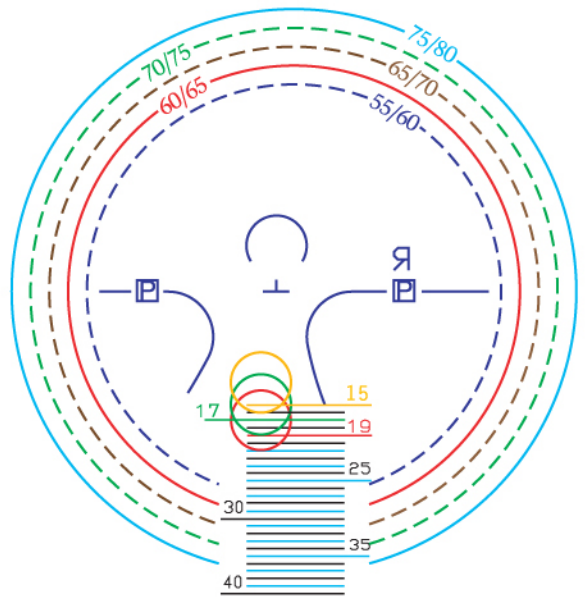

NXT :
 1.53 NXT Photo Green
 1.53 NXT fix color Mirror Coated
 (Brown+Gold / Grey+Sliver)

Power Range
 +5.00D~-6.00D
 +5.00D~-9.50D

Daily
 1PSENXGF
 1PSENBMG/
 1PSENGMS

Sport
 1PSSNXGF
 1PSSNBMG/
 1PSSNGMS

Parameters	
Vertex distance	✓
Near working distance	✓
Pantoscopic angle	✓
Wrapping angle	✓
IPD	✓
SEGHT	✓
HBOX	✓
VBOX	✓

Engraving Mark

PRECISION² Daily₂ 15/17/19

POWER YOUR VISION

PRECISION² Sport₂ 15/17/19/21