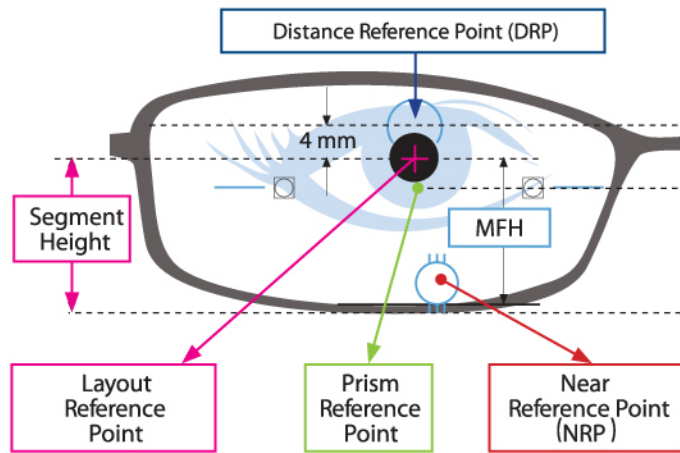

NXT :
 1.53 NXT Photo Green
 1.53 NXT fix color Mirror Coated
 (Brown+Gold / Grey+Sliver)

Power Range
 +5.00D~-6.00D
 +5.00D~-9.50D

Daily
 1PSENXGF
 1PSENBMG/
 1PSENGMS

Sport
 1PSSNXGF
 1PSSNBMG/
 1PSSNGMS

Parameters	
Vertex distance	✓
Near working distance	✓
Pantoscopic angle	✓
Wrapping angle	✓
IPD	✓
SEGHT	✓
HBOX	✓
VBOX	✓

Engraving Mark

PRECISION² Daily₂ 15/17/19

POWER YOUR VISION

PRECISION² Sport₂ 15/17/19/21